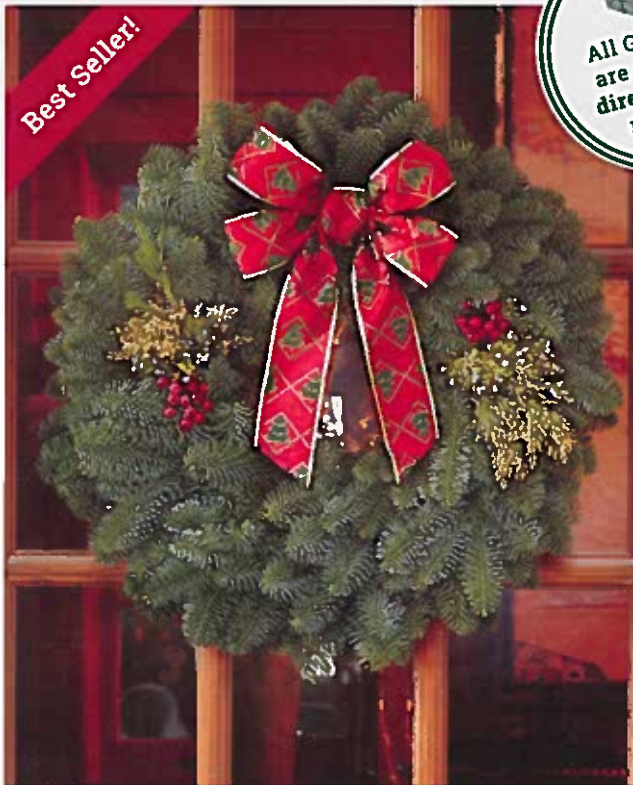

All items are individually packaged and delivered fresh to the recipient during the first 2 weeks after Thanksgiving.

A personalized message can be included on the address label. Share the holiday spirit this season with a Gift Item!

28" Mixed Evergreen Gift Wreath

\$46

ITEM # DESCRIPTION

W3M 28" Mixed Evergreen Gift Wreath

Our largest, most dramatic wreath is made from Noble fir, berried juniper, incense cedar and complemented with red faux holly berries, with a red and gold snowflake bow.

22" Mixed Evergreen Gift Wreath

\$41

ITEM # DESCRIPTION

W4M 22" Mixed Evergreen Gift Wreath

An aromatic combination of Noble fir, berried juniper, and incense cedar. Touches of color are provided by red faux holly berries. A pre-tied checkered tree bow is included for easy attaching.